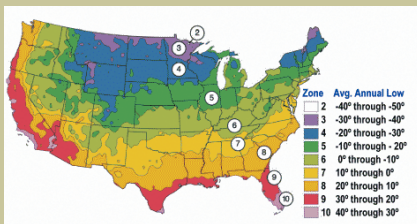

Moonglow Pear

Pyrus communis sp.

Large, attractive pear. Flesh is soft, smooth, nearly grit free and juicy with good flavor. Good pollinizer for other pears. Bears heavy at an early age. Very blight resistant.

Requires 500 hours of chill below 45 °F.

Ripens: Early August.

Cold hardy to U.S.D.A. Zone 5.

From the nurseries of
L.E. COOKE CO

**Excellence
in Bareroot**