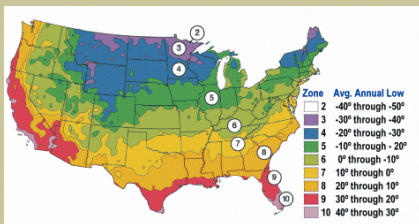

Moonglow Pear

Pyrus communis sp.

Large, attractive pear. Flesh is soft, smooth, nearly grit free and juicy with good flavor. Good pollinizer for other pears. Bears heavy at an early age. Very blight resistant.

Requires 500 hours of chill below 45 °F.

Ripens: Early August.

Cold hardy to U.S.D.A. Zone 5.

Since 1944

From the nurseries of

L.E. COOKE CO

**Excellence
in Bareroot**