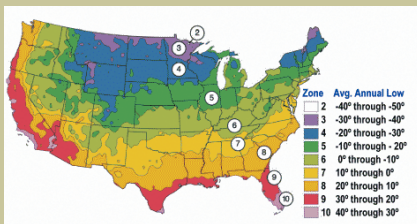

Max Red Bartlett Pear

Pyrus communis sp.

Medium size with
reddish brown skin.
Sweet white flesh.
Vigorous grower.
Self-fertile.

Requires 800 hours
of chill below
45° F.

Ripens: August to
September.

Cold hardy to
U.S.D.A. Zone 5.

Since 1944

From the nurseries of

L.E. COOKE CO

**Excellence
in Bareroot**