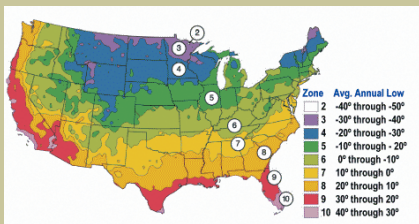

Strawberry Free Peach

Prunus persica sp.

Medium. Light skin with a pink blush. White, firm, aromatic, sweet, juicy, excellent flavored flesh.

Requires 700 hours of chill below 45°F.

Ripens Early July.

Cold hardy to U.S.D.A. Zone 7.