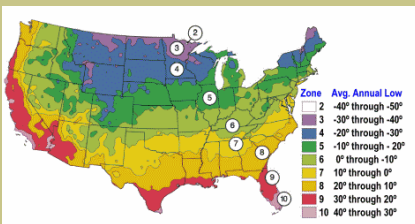

Saturn Peach

Prunus persica sp.

Have the best of Spring and Summer Seasons with this fruiting and flowering peach.

Massive bloomer with large double pink flowers with darker pink centers.

Fruit is medium to large, golden yellow skin and flesh.

Excellent eating quality. Freestone.

Ripens: Mid July.

Requires approximately 250 hours of chilling below 45° F

Cold hardy to U.S.D.A. Zone 8, probably 7.

Since 1944

From the nurseries of
L.E. COOKE CO

www.lecooke.com