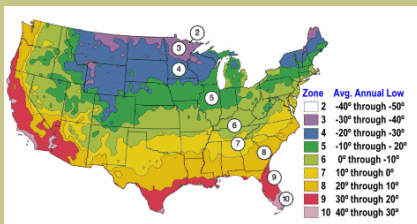

# June Gold Peach

*Prunus persica sp.*

Heavy producer of high quality, early peaches

Large. Yellow flesh with melting texture.

Clingstone to semi-freestone. Self fertile.

Ripens: Late May to early June.

Requires approx. 450 Chilling Hours below 45° F.

Cold hardy to U.S.D.A. Zone 7.

Since 1944

From the nurseries of  
**L.E. COOKE CO**  
[www.lecooke.com](http://www.lecooke.com)

**Excellence  
in Bareroot**