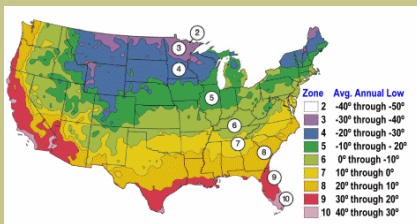

June Gold Peach

Prunus persica sp.

Heavy producer of high quality, early peaches

Large. Yellow flesh with melting texture.

Clingstone to semi-freestone. Self fertile.

Ripens: Late May to early June.

Requires approx. 450 Chilling Hours below 45° F.

Cold hardy to U.S.D.A. Zone 7.

Since 1944

From the nurseries of
L.E. COOKE CO

www.lecooke.com

**Excellence
in Bareroot**