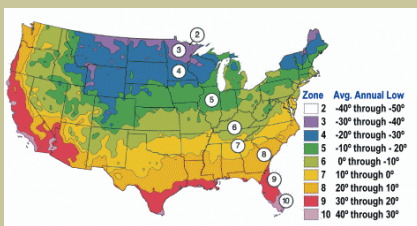

# Halehaven Peach

*Prunus persica sp.*

Large. Yellow skin with red blush. Fairly firm, yellow flesh. Excellent for eating fresh right off tree. Not recommended for shipping but great for homeowners. Winter and frost hardy. Sets heavier every other year.

Requires 750-800 hours of chill below 45°F.

Ripens: Late June to Early July.

Cold hardy to U.S.D.A. Zone 5.

From the nurseries of  
**L.E. COOKE CO**

**Excellence  
in Bareroot**