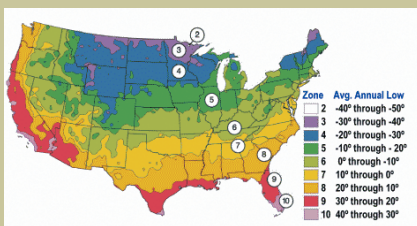

Frost® Peach

Prunus persica sp.

Medium to large.
Red blush over
yellow undercolor.
Yellow flesh.
Excellent sweet
flavor. Heavy
producer.
Freestone. Showy
blossoms.

**Resistant to peach
leaf curl.** Self-
fertile.

Requires 700 hours
of chill below 45°F.

Ripens July, two
weeks after Red
Haven.

Cold hardy to
U.S.D.A. Zone 6.

Since 1944

From the nurseries of

L.E. COOKE CO

**Excellence
in Bareroot**