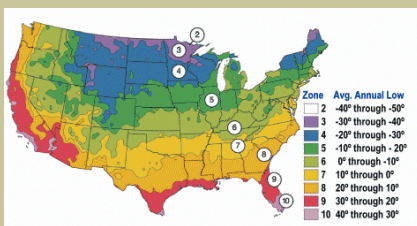

# Frost® Peach

*Prunus persica sp.*

Medium to large.  
Red blush over  
yellow undercolor.  
Yellow flesh.  
Excellent sweet  
flavor. Heavy  
producer.  
Freestone. Showy  
blossoms.

**Resistant to peach  
leaf curl.** Self-  
fertile.

Requires 700 hours  
of chill below 45°F.

Ripens July, two  
weeks after Red  
Haven.

Cold hardy to  
U.S.D.A. Zone 6.

Since 1944

From the nurseries of