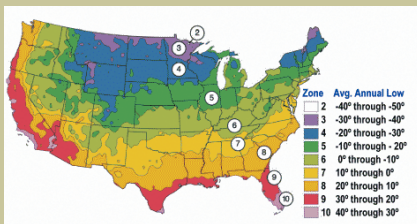

Panamint Nectarine

Prunus p. nucipersica

Medium. Rich red skin. Golden flesh. Freestone. Heavy bearer in mild winter climates.

Requires 300 hours of chill below 45°F.

Ripens in early to mid-July.

Cold hardy to U.S.D.A. Zone 8.

Since 1944

From the nurseries of

L.E. COOKE CO

**Excellence
in Bareroot**