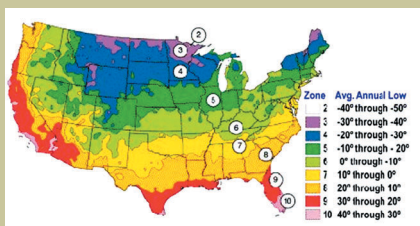

Snow Queen Nectarine

Prunus p. var nucipersica

Sweet, juicy, early season, white fleshed freestone nectarine. Long time favorite in Southern California. Self fertile.

Requires 250-300 hours chilling below 45°F.

Ripens: Late June. 2-3 weeks ahead of Babcock peach.

Cold Hardy to U.S.D.A. Zone 8, maybe 7.

Since 1944

From the nurseries of

L.E. COOKE CO

**Excellence
in Bareroot**