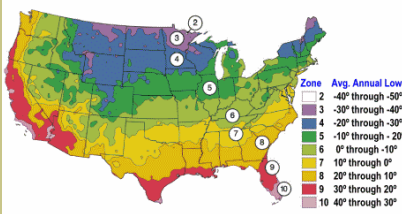

Empress "Patio" Peach

Prunus persica sp.

Outstanding peach due to its delicious juicy, sweet flavor. Large, highly colored pink to red skin (almost glows). Yellow Flesh. Prettiest fruit and bloom.

Most cold hardy of natural dwarf peaches. Clingstone.

Requires 850 hours of chilling below 45° F.

Ripens: Late July to Early August.

Naturally occurring mature height is 4-5 feet with a spread of 4-5 feet.

Cold hardy to U.S.D.A. Zone 5.

See More Photos at:
www.CreatorsPalette.com