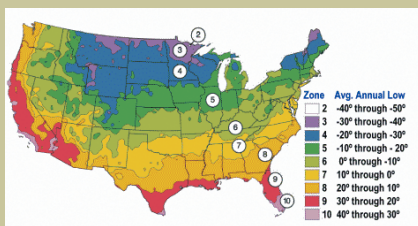

Empress "Patio" Peach

Prunus persica sp.

Outstanding peach due to its delicious juicy, sweet flavor. Large, highly colored pink to red skin (almost glows). Yellow Flesh. Prettiest fruit and bloom. Most cold hardy of genetic dwarf peaches. Clingstone.

Requires 850 hours of chilling below 45°F.

Ripens: Late July to Early August.

Naturally occurring mature height is 4-5 feet with a spread of 4-5 feet.

Cold hardy to U.S.D.A. Zone 5.

From the nurseries of
L.E. COOKE CO