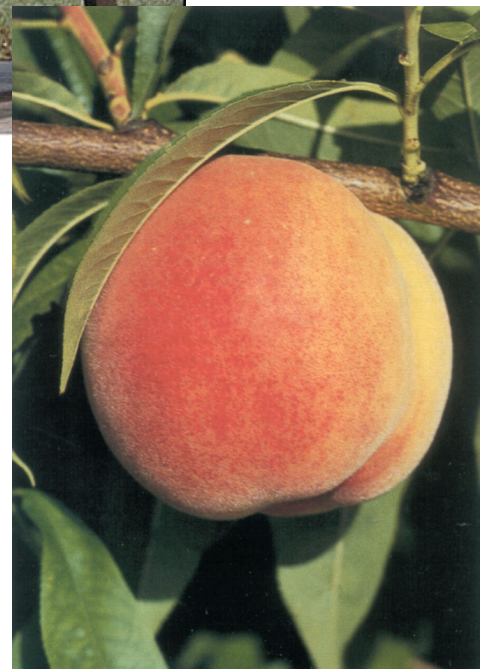

Empress "Patio" Peach

Prunus persica sp.

Outstanding peach due to its delicious juicy, sweet flavor. Large, highly colored pink to red skin (almost glows). Yellow Flesh. Prettiest fruit and bloom. Most cold hardy of genetic dwarf peaches. Clingstone.

Requires 850 hours of chilling below 45°F.

Ripens: Late July to Early August.

Naturally occurring mature height is 4-5 feet with a spread of 4-5 feet.

Cold hardy to U.S.D.A. Zone 5.

From the nurseries of
L.E. COOKE CO