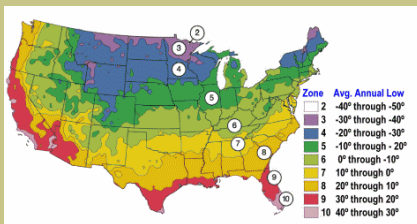

Bonfire "Patio" Peach

Prunus persica sp.

A dwarf sized ornamental peach tree ideal for smaller yards and as accent plants.

Spring is ushered in with showy, pink flowers adorning this diminutive tree.

Its real treat are the long, showy, dark red leaves throughout the spring and summer.

Tree will set some fruit but they are not desirable for eating.

Naturally occurring mature height is 4-6 feet with a spread of 4-5 feet.

Cold hardy to U.S.D.A. Zone 7.

Since 1944

From the nurseries of

L.E. COOKE CO

**Excellence
in Bareroot**