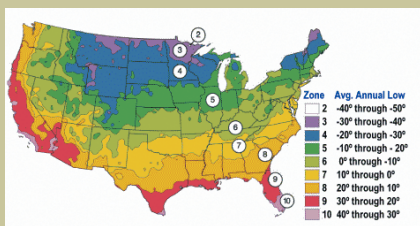

Texas (Everbearing) Fig

Ficus carica

Medium to large, bell shaped. Brownish-yellow skin. Amber flesh. Bears young and gives good crop in short season areas. Will tolerate colder areas. Large bush form.

Requires negligible hours chilling below 45°F.

Ripens: Throughout the summer and into the fall.

Mature height is 12-15 feet with a spread of 12-15 feet.

Cold Hardy to U.S.D.A. Zone 7.

Since 1944

From the nurseries of

L.E. COOKE CO

**Excellence
in Bareroot**