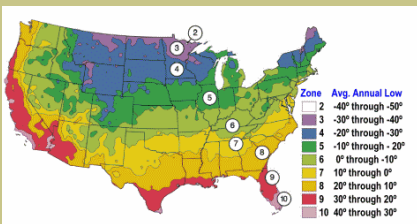

Panache "Tiger" Fig

Ficus carica

Aptly named, the Tiger Fig is instantly recognized by its delightful yellow stripes over green skin. Just as delightful is the wonderful sweet flavor of the strawberry colored pulp. Small to medium sized.

Performs well at the coast as well as with inland heat.

Ripens late summer into fall. Self Fertile.

Requires <100 hours chilling below 45° F

Cold hardy to U.S.D.A. Zone 8 (some say 7).

Since 1944

From the nurseries of
L.E. COOKE CO
www.lecooke.com