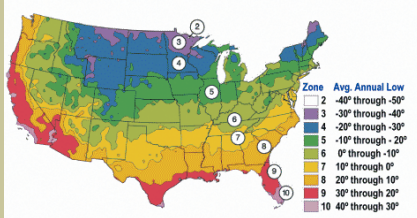

Celestial Fig

Ficus carica

Small to medium. Skin colored violet to purplish-brown. Flesh white, shading to rose at center. Firm, juicy, sweetest of all. Excellent quality. Best to avoid extremes of heat or cold, yet has proven to survive lows of 11 degrees F. in Texas. Likes moderate coastal climates. A regional favorite in Mississippi and Louisiana.

This semi-tropical tree requires negligible chilling hours.

Ripens: Throughout August to nearly frost.

Mature height is 20 feet with a spread of 20-25 feet

Cold Hardy to U.S.D.A. Zone 8.

Since 1944

From the nurseries of