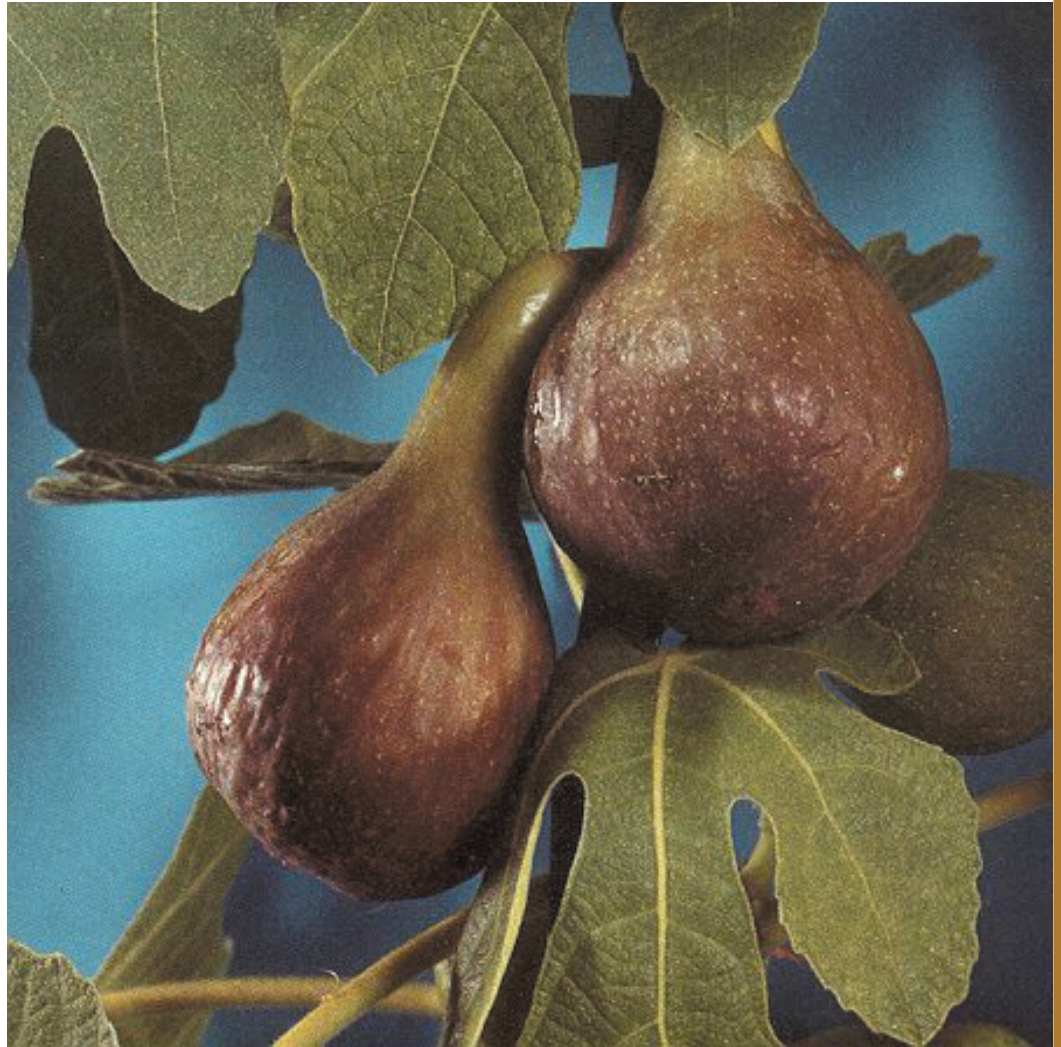

Celestial Fig

Ficus carica

Small to medium. Skin colored violet to purplish-brown. Flesh white, shading to rose at center. Firm, juicy, sweetest of all. Excellent quality. Best to avoid extremes of heat or cold, yet has proven to survive lows of 11 degrees F. in Texas. Likes moderate coastal climates. A regional favorite in Mississippi and Louisiana.

This semi-tropical tree requires negligible chilling hours.

Ripens: Throughout August to nearly frost.

Mature height is 20 feet with a spread of 20-25 feet

Cold Hardy to U.S.D.A. Zone 8.

Since 1944

From the nurseries of