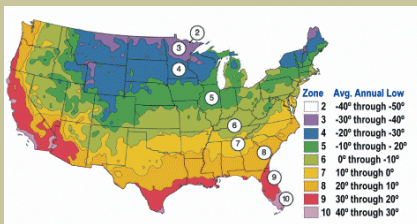

English Morello Cherry

Prunus cerasus sp.

Medium size fruit.
Red. Tart.
Excellent for pies. Self-fertile.
A good pollinizer.
Performs well in areas of less chill such as Southern California.

Requires 400 hours chilling below 45°F.

Ripens:
Late Season

Cold Hardy to
U.S.D.A. Zone 5.

From the nurseries of
L.E. COOKE CO

**Excellence
in Bareroot**