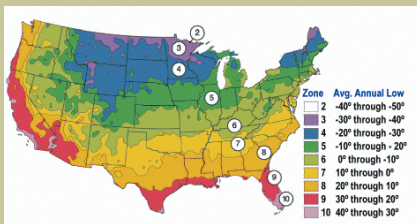

Mollie's Delicious Apple

Malus sp.

Very large round fruit. Yellow skin covered with attractive red blush. Firm, sweet, juicy, light yellow flesh with pleasant flavor. Good aroma. Excellent quality. Red Delicious type. Bears at an early age. Stores well for commercial use. Well adapted to mild winter areas. A pollinizer recommended such as Fuji, Granny Smith or Beverly Hills.

Requires 400 hours chilling below 45°F.

Ripens: Late July

Cold hardy to U.S.D.A. Zone 6.

Since 1944

From the nurseries of

L.E. COOKE CO

**Excellence
in Bareroot**