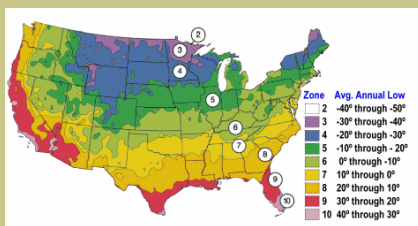

# Sierra Beauty Apple

*Malus Sp.*

Large. Skin is yellow overlaid with red stripes. A little russeting on top. Very firm. Delicious sweet-tart flavor.

Stores very well.

Requires 800 hours chilling below 45°F.

Ripens: Early October

Mature height is 20 feet with a spread of 20-25 feet.

Cold Hardy to U.S.D.A. Zone 6 and probably 5.

Since 1944

From the nurseries of  
**L.E. COOKE CO**

[www.lecooke.com](http://www.lecooke.com)