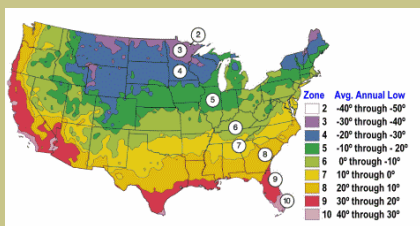

Purple Pony[®] Flowering Plum

Prunus cerasifera 'Purple Pony'

This flowering plum is a compact smaller grower, with a beautiful shell pink blossoms in the spring, followed by vibrant purple foliage.

The Purple Pony has the most outstanding color of all purple leaf plums. Leaves do not fade in color from spring until leaves drop in fall.

Observed since 1962 and believed to be sterile (fruitless = no mess).

Mature height is 10-12 feet with a spread of 10-12 feet.

Cold hardy to U.S.D.A. Zone 5.

September Foliage Color

Since 1944

From the nurseries of
L.E. COOKE CO
www.lecooke.com