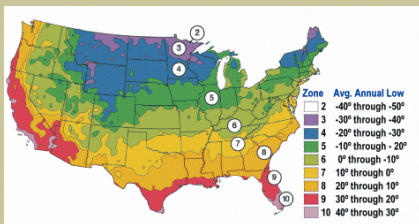

Redspire Flowering Pear

Pyrus calleryana 'Redspire'

This is a tightly pyramidal tree with larger and more abundant white flowers than the Bradford. Fall color is yellow to red. Excellent appearing tree for lining streets and garden planting.

Mature height is 30-35 feet with a spread of 25 feet.

Cold hardy to U.S.D.A. Zone 5.

From the nurseries of
L.E. COOKE CO

**Excellence
in Bareroot**