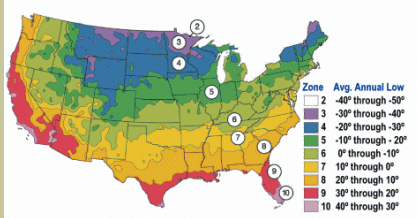

Bradford Flowering Pear

Pyrus calleryana 'Bradford'

Snowy white flowers; very early bloom, orange-red fall foliage. Excellent for curb-side planting. It is broadly oval with a dense symmetrical crown, narrow in youth, becoming quite round with age.

Mature height is 35 feet with a spread of 30 feet.

Cold hardy to U.S.D.A. Zone 5.

From the nurseries of
L.E. COOKE CO

**Excellence
in Bareroot**