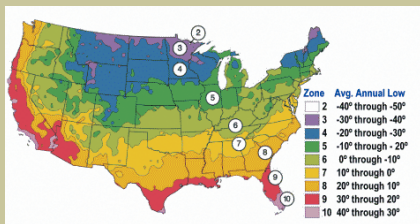

# Aristocrat® Flowering Pear

*Pyrus calleryana 'Aristocrat'*

Superior introduction! Fast growth with a branching habit resulting in a strong pyramidal form. Very handsome, glossy green, large leaves have wavy margins and become brilliant purple-red in fall in colder areas. Profusion of white blooms in early spring. Deciduous, medium sized ornamental tree.

Mature height is 30-35 feet with a spread of 25-30 feet.

Cold hardy to U.S.D.A. Zone 5.

Registered Trademark of Carlisle Nursery Co

Since 1944

From the nurseries of

**L.E. COOKE CO**

**Excellence  
in Bareroot**