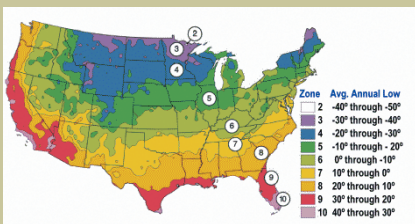

Early Pink Flowering Peach

Prunus persica 'Early Pink'

Spectacular, large double pink flowers. One of the earliest of all flowering peaches making it very suitable for mild climate winters. Only 300 hours chilling hours required. Prune after bloom each year for good show of flowers the following year.

Grows to a height of 20 feet and spread of 20 feet.

Cold Hardy to U.S.D.A. Zone 8.

From the nurseries of
L.E. COOKE CO

**Excellence
in Bareroot**