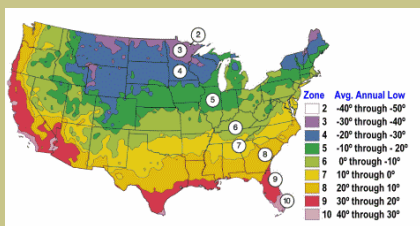

# Early Double Pink Flowering Peach

*Prunus persica* 'Early Pink'

Spectacular, large double pink flowers. One of the earliest of all flowering peaches making it very suitable for mild climate winters. Only 300 hours chilling hours required.

Prune after bloom each year for good show of flowers the following year.

Grows to a height of 20 feet and spread of 20 feet.

Cold Hardy to  
USDA Zone 8.

More photos: [www.CreatorsPalette.com](http://www.CreatorsPalette.com)