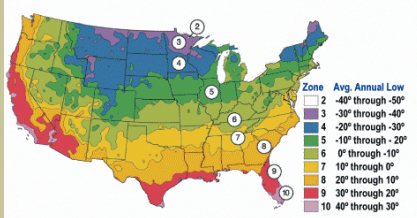

Robinson Flowering Crabapple

Malus 'Robinson'

Beautiful deep red buds that open to a single pink flower.

The dark red fruit is 3/8"-1/2", remaining on the tree for an extended period of time.

The foliage is copper-tinged on the bottom and green on top.

Tree is upright, spreading and rounded.

Mature height is 20 feet with a spread of 20 feet.

Cold hardy to U.S.D.A. Zone 4.

From the nurseries of
L.E. COOKE CO

**Excellence
in Bareroot**