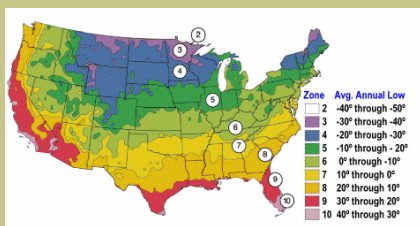

Pink Perfection Flowering Crabapple

Malus 'Pink Perfection'

One of the most stunning displays of blooms in the spring.

Red buds open to large double pink flowers. The thick, heavy foliage retains its good green color until fall. The crown is full and rounded. The fruit is yellow and insignificant.

Excellent resistance to Rust and Powdery Mildew and somewhat resistant to Fireblight. If you have Scab in your area, do not plant this tree.

Mature height is 20 feet with a spread of 20 feet.

Cold hardy to U.S.D.A. Zone 4.