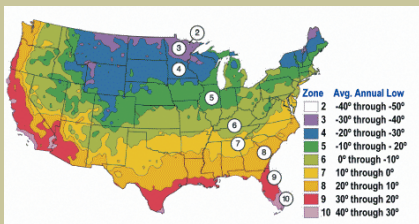

Subhirtella Weeping Flowering Cherry

Prunus subhirtella Pendula Plena Rosea'

A small tree with graceful, weeping branches covered with clouds of showy double rose pink flowers in early spring. Slow growing.

Mature height is 12-15 feet with a spread of 10-12 feet. Very long lived trees can get larger.

Cold hardy to
U.S.D.A. Zone 5.

Since 1944

From the nurseries of

L.E. COOKE CO

**Excellence
in Bareroot**