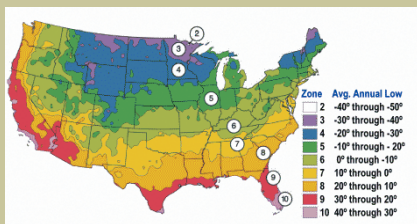

Shogetsu Flowering Cherry

Prunus serrulata 'Shogetsu'

Early, double pale pink fragrant flowers often with white centers. Flowers hang in clusters of 3 to 6 blooms. Horizontal habit with arching or semi-weeping branches.

Grows to a height of 15-18 feet and spread of 18-22 feet.

Cold Hardy to U.S.D.A. Zone 5.

From the nurseries of

L.E. COOKE CO

**Excellence
in Bareroot**