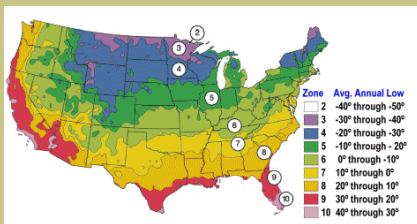

# Shirofugen Flowering Cherry

*Prunus serrulata 'Shirofugen'*

Incredible, long lasting flowers in the spring. Pink buds open to large, double white blooms which fade in time to a lovely pink. One of the latest to bloom.

Coppery-red foliage when young, turning to green in summer. Orange-red hues in autumn.

Mature height is 25-30 feet with a spread of 25 feet.

Cold hardy to U.S.D.A. Zone 5.

Pink buds open to double white, which over time fades to lovely pink.