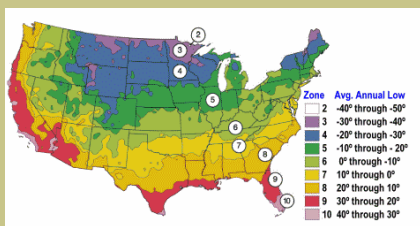

Pink Cloud Flowering Cherry

Prunus serrulata 'Pink Cloud'

Bright single pink flowers completely cover the tree.

Medium growing, willowy, round, upright tree.

A favorite for mild winter climates where other flowering cherries will not bloom.

Grows to a height of 15-20 feet and spread of 15-20 feet.

Cold Hardy to U.S.D.A. Zone 8.

Since 1944

From the nurseries of
L.E. COOKE CO

www.lecooke.com

**Excellence
in Bareroot**