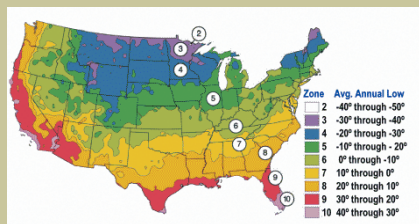

Okame Flowering Cherry

Prunus 'Okame'

One of the most striking and desired flowering cherries. An upright branching, oval shaped tree. Foliage is a finely textured attractive dark green, changing to shades of yellow-orange to orange-red in the fall. When in bloom, it is covered with a profuse display of clear pink flowers. The tree blooms early, but long.

Does well in mild winter areas.

Grows to a height of 25 feet and spread of 20 feet.

Cold Hardy to U.S.D.A. Zone 5.

Since 1944

From the nurseries of

L.E. COOKE CO

**Excellence
in Bareroot**