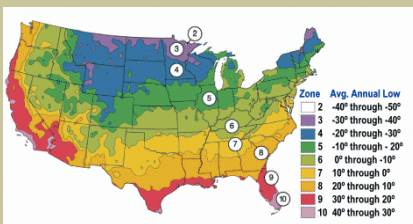

# Mt Fuji-Shirotae Flowering Cherry

*Prunus serrulata 'Shirotae'*

Early, double white fragrant flowers, aging to a purplish-pink. Horizontal habit. Has one of the best white blossoms of the flowering cherries.

Grows to a height of 15-20 feet and spread of 20-25 feet.

Cold Hardy to U.S.D.A. Zone 5.

Since 1944

From the nurseries of

**L.E. COOKE CO**

**Excellence  
in Bareroot**