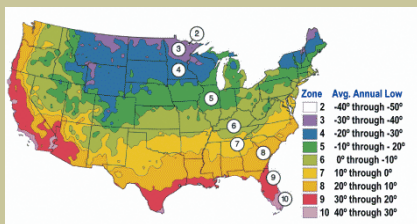

Akebono Flowering Cherry

Prunus × yedoensis 'Akebono'

Delicate, single, pale pink flower. Tree has an upright and spreading growing habit.

Similar to the Yoshino Flowering Cherry except slightly smaller size and longer tint of pink in the bloom.

Grows to a height of 25 feet and spread of 25 feet.

Cold Hardy to U.S.D.A. Zone 5.

Since 1944

From the nurseries of

L.E. COOKE CO

**Excellence
in Bareroot**