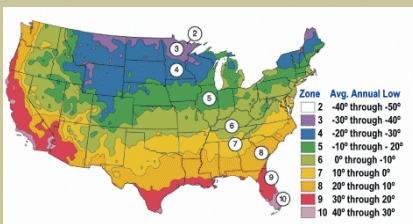

# W.B. Clarke Weeping Flowering Apricot

*Prunus mume 'W.B. Clarke'*

Double pink flowers cascade down weeping branches in early spring. Effective as large bonsai or container plant. Can be the focus of attention in a winter garden.

Grows to a height of 20-25 feet and spread of 15-20 feet.

Cold Hardy to  
U.S.D.A. Zone 6.

From the nurseries of  
**L.E. COOKE CO**

**Excellence  
in Bareroot**