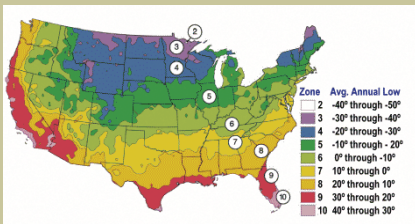

Matsubara Red Flowering Apricot

Prunus mume 'Matsubara Red'

Masses of double deep red flowers in early spring make this an outstanding small cultivar. Lightly scented. New growth is red turning green. Small grower.

Grows to a height of 10-12 feet and spread of 10-12 feet.

Cold Hardy to U.S.D.A. Zone 7.

Since 1944

From the nurseries of

L.E. COOKE CO

**Excellence
in Bareroot**