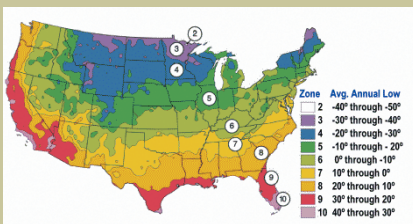

# Bonita Flowering Apricot

*Prunus mume 'Bonita'*

A stunning display of semi-double rose red flowers.

Blooms early in spring - one of earliest to bloom.

Lovely for cut flowers.

Only requires 100-150 hours chilling below 45° F. to bloom properly.

Grows to a height and spread of 25-30 feet.

Cold Hardy to U.S.D.A. Zone 6.

Since 1944

From the nurseries of

**L.E. COOKE CO**

**Excellence  
in Bareroot**