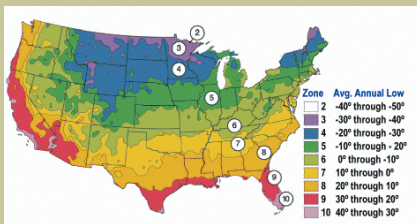

# Willamette Red Raspberry

*Rubus idaeus var. strigosus*

Large berry. Dark red, medium acid.  
Heavy producer.  
Excellent for shipping.

Old standard and once most widely planted in the world.

Ripens: June

Mature height is 3-8 feet with a spread of 4-8 feet.

Cold hardy to U.S.D.A. Zone 5.

From the nurseries of  
**L.E. COOKE CO**

**Excellence  
in Bareroot**