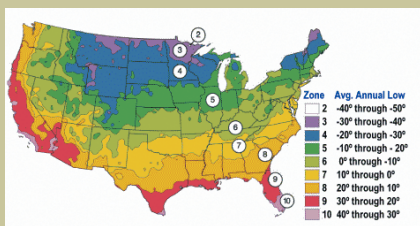

Canby Red Raspberry

Rubus idaeus var. strigosus

Medium to large berry. Firm, sweet and excellent for fresh use or freezing. Vigorous canes. Moderate winter hardiness. Likes cooler summers. Nearly thornless at harvest heights. High level of virus and aphid immunity.

Ripens: June

Mature height is 3-8 feet with a spread of 4-8 feet.

Cold hardy to U.S.D.A. Zone 4.

Since 1944

From the nurseries of

L.E. COOKE CO

**Excellence
in Bareroot**