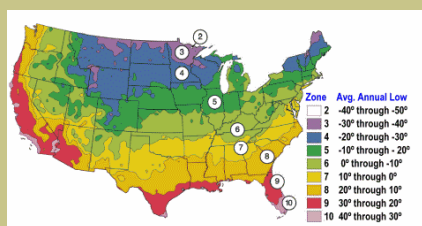

Amity Raspberry

Rubus idaeus var. strigosus

Large, firm, dark red berries with classic raspberry flavor and superior quality. Excellent for fresh market.

Amity is good for shipping, freezing, and canning.

Amity is recommended for the home gardener due to its excellent flavor and stem does not come free until full ripe.

Medium plant growth. “Everbearing” Ripens: June and Early September.

Cold hardy to U.S.D.A. Zone 4.