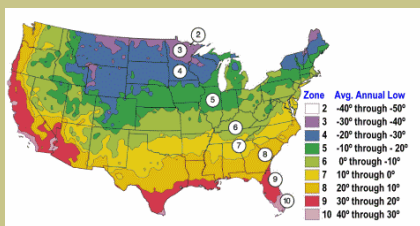

# Amity Raspberry

*Rubus idaeus var. strigosus*

Large, firm, dark red berries with classic raspberry flavor and superior quality. Excellent for fresh market.

Amity is good for shipping, freezing, and canning.

Amity is recommended for the home gardener due to its excellent flavor and Stem does not come free until full ripe.

Medium plant growth. “Everbearing” Ripens: June and Early September.

Cold hardy to U.S.D.A. Zone 4.