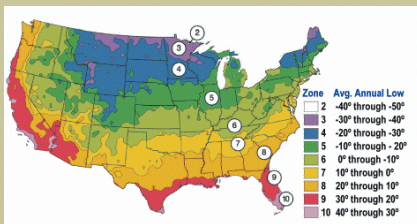

Thornless Evergreen Blackberry

Rubus ulmifolius

Medium-large (1 1/4" long, 3/4" thick), bright colored blackberry. Sweet but bland. Produces a heavy crop with vigorous semi-erect, thornless growth. Attractive foliage. Needs winter chill. Drought tolerant.

Ripens: June to July

Cold hardy to U.S.D.A. Zone 8 but will survive in Zone 7 with occasional loss of production..

Since 1944

From the nurseries of

L.E. COOKE CO

**Excellence
in Bareroot**