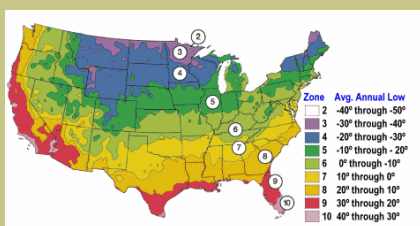

Dirksen (Thornless) Blackberry

Rubus sp.

Excellent quality and flavor, a high sugar content. Large. Black.

Similar to Black Satin but ripens a week or more earlier.

Very hardy.

Grows semi-erect, and is resistant to anthracnose.

Ripens: Early July.

Cold hardy to U.S.D.A. Zone 5.

Since 1944

From the nurseries of

L.E. COOKE CO

www.lecooke.com

**Excellence
in Bareroot**