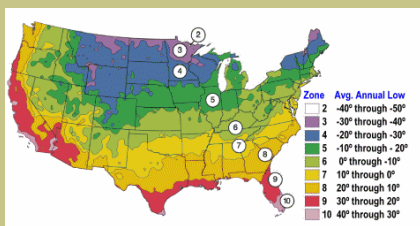

# Chester (Thornless) Blackberry

*Rubus laciniatus*

Large fruit with very good flavor. Sweet, high quality and firm.

Thornless.  
Semi-upright.

Will not soften, leak or lose color in hot weather. Most resistant to cane blight.

Self Fertile.

Ripens: Late season producer with a very long production season.

Cold hardy to U.S.D.A Zone 5B. (One of the most hardy thornless varieties - to -12 F.)

Since 1944

From the nurseries of  
**L.E. COOKE CO**  
[www.lecooke.com](http://www.lecooke.com)